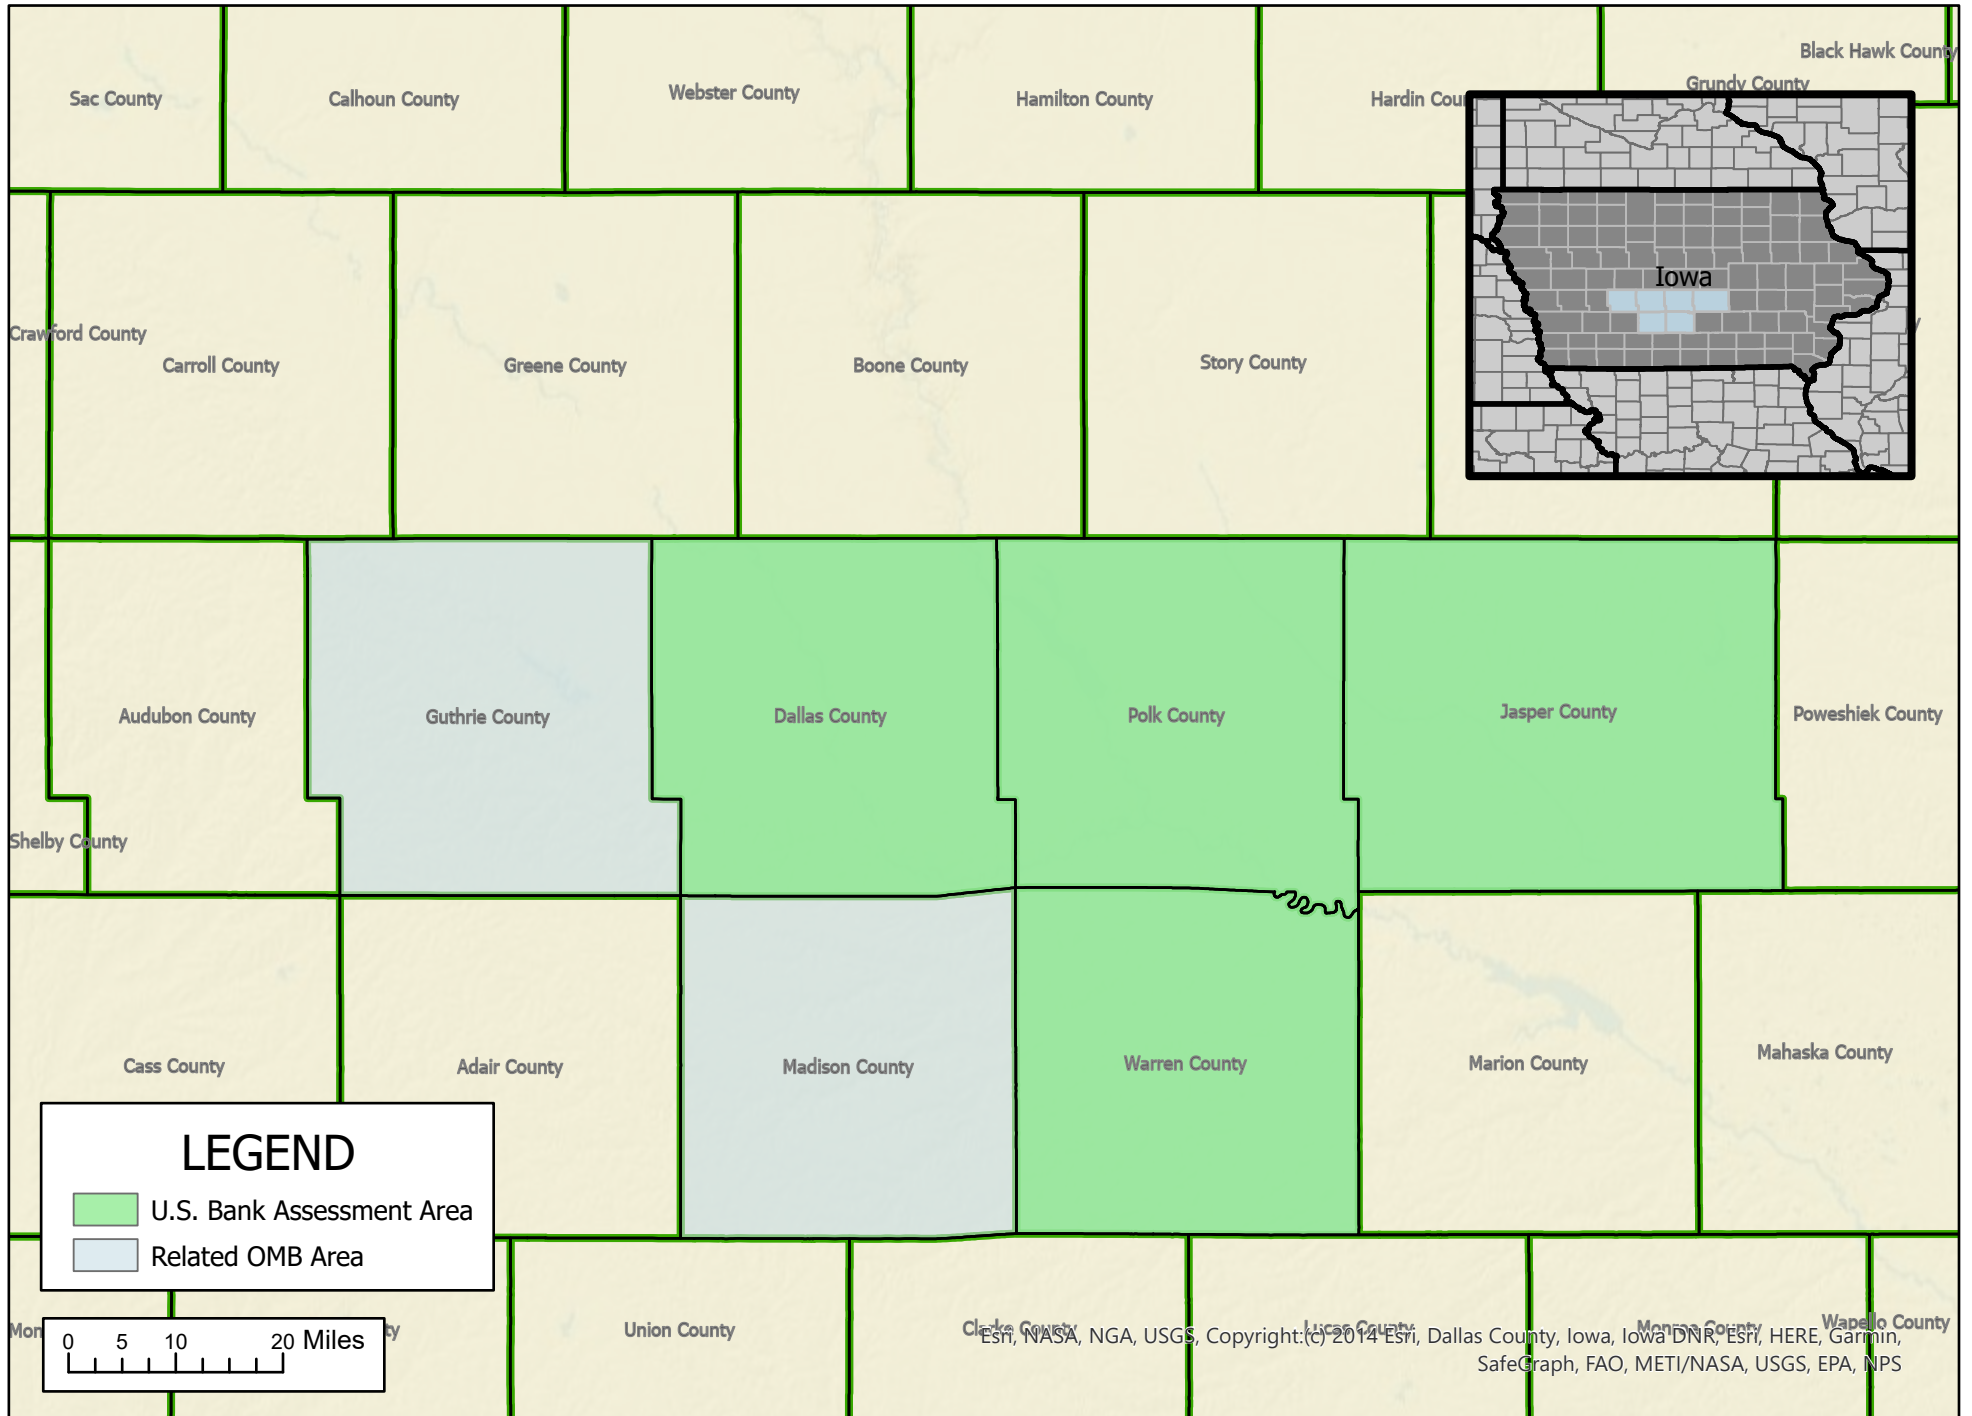

U. S. Bank - Des Moines-West Des Moines, IA MSA Assessment Area

*MSA = Metropolitan Statistical Area

Map Created by U. S. Bank CRA department on 9/23/2022